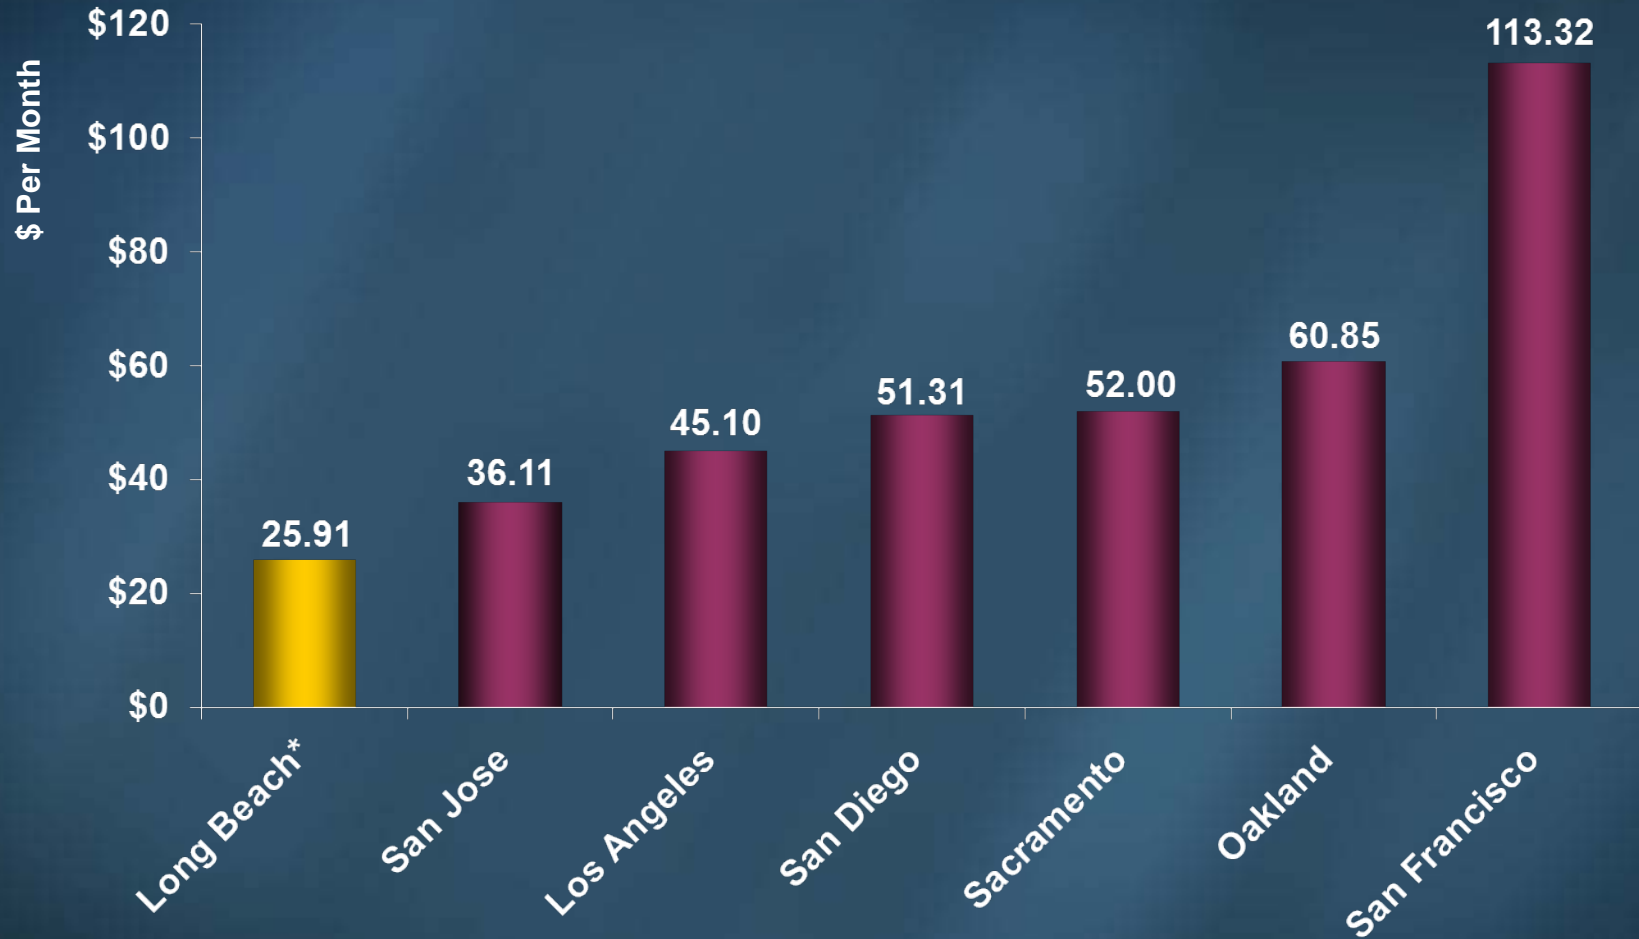

Sewer Rate Comparison

Source: Raftelis Rate Survey, May 2016

* Includes LA County Sanitation Districts Charges of \$13.58