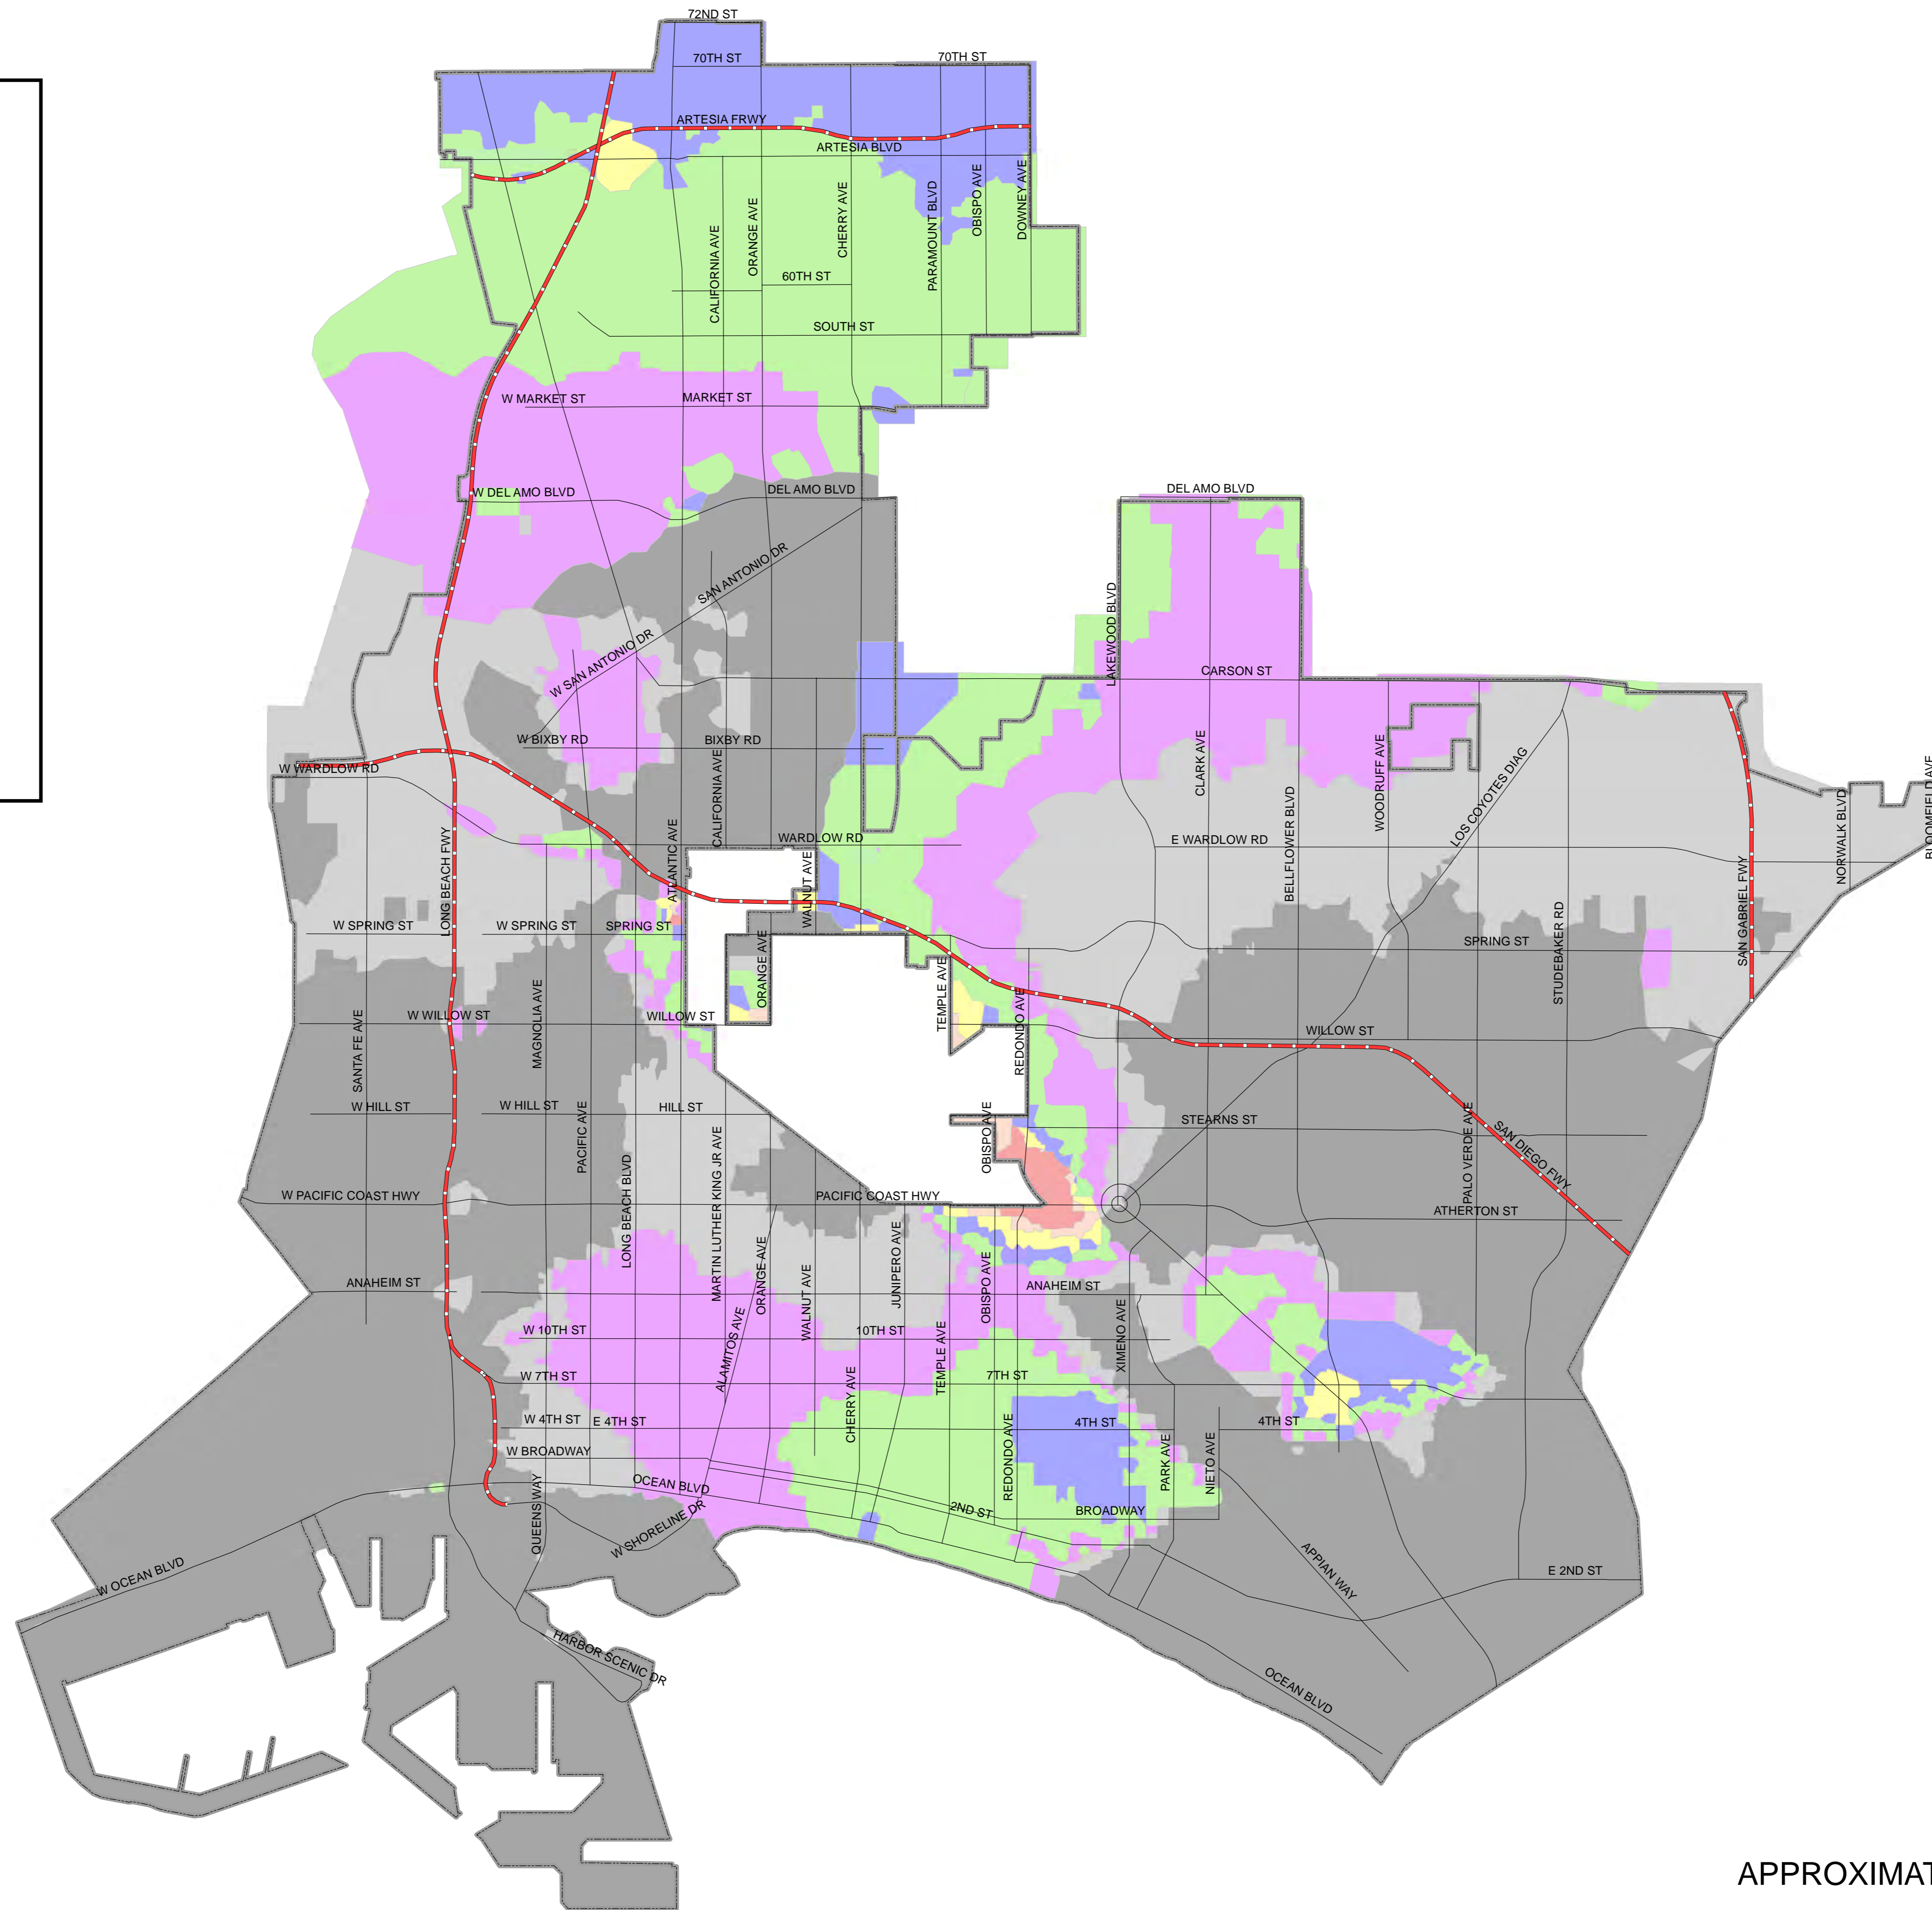

Legend

Pressure Distribution Class

- 1 -- 20.01 - 40.00 psi
- 2 -- 40.01 - 45.00 psi
- 3 -- 45.01 - 50.00 psi
- 4 -- 50.01 - 55.00 psi
- 5 -- 55.01 - 60.00 psi
- 6 -- 60.01 - 65.00 psi
- 7 -- 65.01 - 70.00 psi
- 8 -- 70.01 - 80.00 psi

* ALL MEASUREMENTS ARE APPROXIMATE AND MAY VARY BY LOCATION

APPROXIMATE WATER SYSTEM PRESSURE